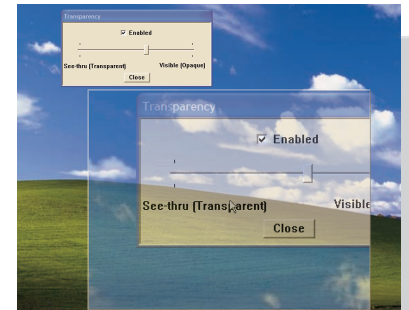

Full Screen, Windowed, & Lens Modes!

- 🔍 Full Screen “You are Here” reference
- 🔍 Resizeable Window for total flexibility
- 🔍 Cursor Locator lines help find cursor
- 🔍 Cursor lines can be sized and animated
- 🔍 Variable Transparency see-thru mode
- 🔍 Optional cursor in magnifier window
- 🔍 Works with Mouse and Arrow Keys
- 🔍 Special Magnifier Menu is easy to read