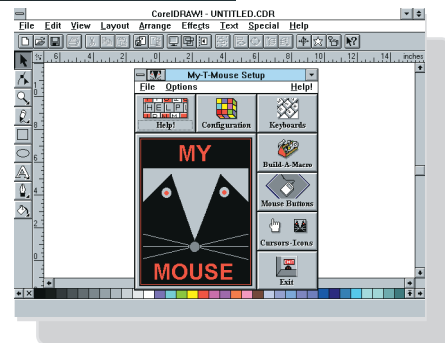

## Features & Functions...

*International Keyboard Layouts, Alphabetic (ABC) layout, Standard 101 (QWERTY) layout, and 3 Dvorak layouts*

*Edit & Numeric Keypad are available as individual panels*

*Lockable Ctrl, Alt, AltGr, & Shift Keys*

*11 Panels with Customizable Colors in 12 base sizes and infinitely larger sizes*

*Unlimited User programmable Macro Panels intuitive, powerful & easy to use*

*Calculator with Send Feature & Popup calculator tape*