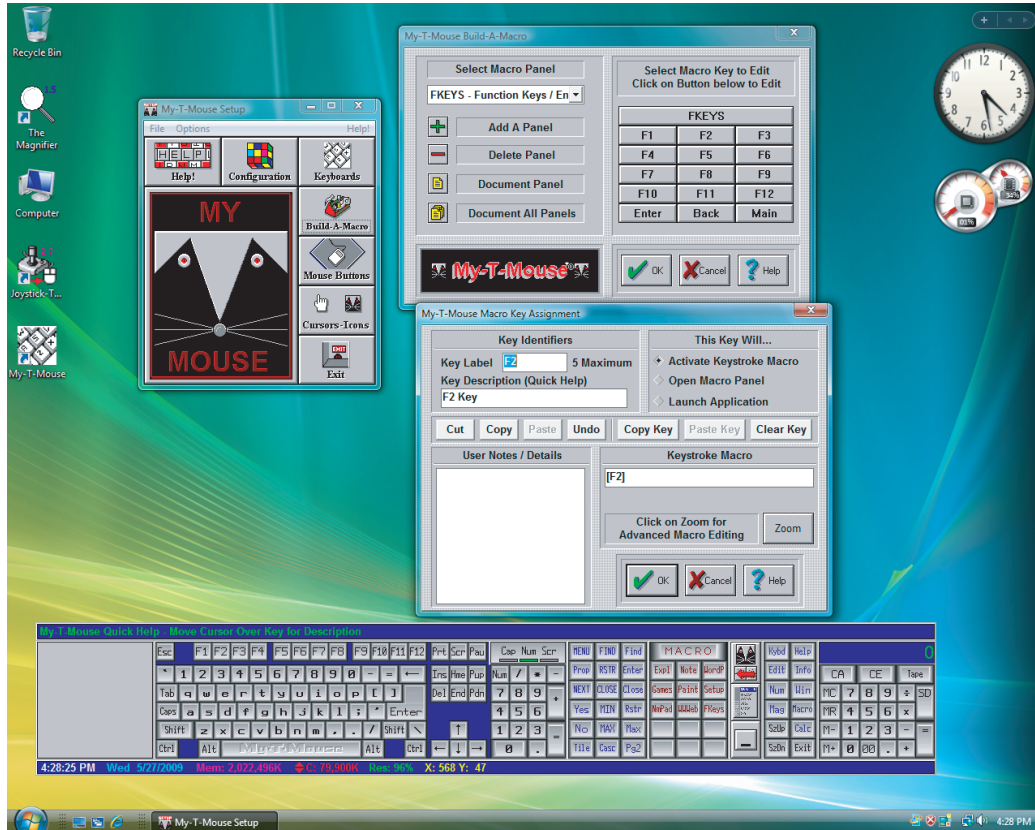

My-T-Mouse®

Features & Functions...

International Keyboard Layouts, Alphabetic (ABC) layout, Standard 101 (QWERTY) layout, and 3 Dvorak layouts

Edit & Numeric Keypad are available as individual panels

Lockable Ctrl, Alt, AltGr, & Shift Keys

11 Panels with Customizable Colors in 12 base sizes and infinitely larger sizes

Unlimited User programmable Macro Panels intuitive, powerful & easy to use

Calculator with Send Feature & Popup calculator tape