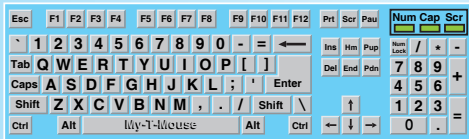

My-T-Mouse®

Network
Logon
Module

Infinite
sizing &
3D Keys

My-T-Mouse® Software For Windows™ - The Software That Makes Your Mouse A Mouse That Types™...
...And A Whole Lot More!

What is My-T-Mouse?

My-T-Mouse is a powerful Windows software utility that works with ANY Windows Application by floating above all other windows, and brings unlimited power to any mouse or pointing device! My-T-Mouse is a Standard Windows Application (not a driver), and uses minimal System Resources.

- "I can see it would become indispensable for many kinds of Windows work." *Brian Livingston, InfoWorld*
- "It seems to be a dream come true!", *Handicapped User*
- "What a great tool for Corel, Ventura, and all CAD & Graphics Users." *Bev Christianson, Int'l Corel Users*
- "Excellent Software," "Easy to use," "I Love It!," "Thanks!," "Now I can Finally use a PCI!," "Great!"
  My-T-Mouse Users

The World's Premier On-Screen Keyboard!

The Keyboard panel has over 200 layouts available, including International, an alphabetic ABC layout for new computer users & children, and 3 DVORAK layouts for the physically challenged. My-T-Mouse also provides ADA compliance for corporations, institutions, & government agencies. Ideal for Non-Typists! Heads-up display keeps your eyes on the screen at all times. The Edit Panel and the Numeric Keypad Panel are available as individual panels.

Features & Functions

My-T-Mouse has 125 functions on 11 panels. You can have 1, 2, 5, or any combination of Panels opened, in a user selectable size, with user selectable colors. You can even assign over 60 functions to your other mouse buttons. System Information shows you Disk Free Space, Time & Date, etc. The Quick Help Panel helps New Users learn My-T-Mouse at their own pace. Dial-A-Key allows you to quickly type any keystroke without ever leaving your mouse from a single panel. My-T-Mouse transforms mouse actions into keyboard actions, and has hundreds of uses from specialized applications to short-cuts for Graphic Artists to the primary interface for Physically Disabled users, etc., etc., ... My-T-Mouse also comes with a full-featured, self-paced Tutorial.