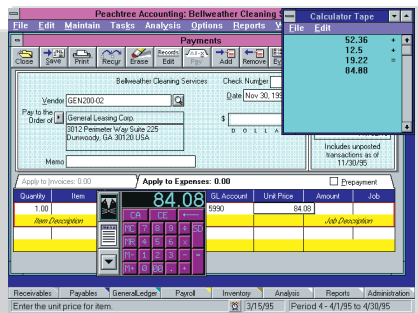

Pop-Up Calculator With Calculator Tape

My-T-Mouse has a 4-function Calculator with Memory that will send results into a spreadsheet or any other window by clicking on the Send button. The pop-up Calculator Tape allows you to save or print your calculations, and it is always visible! Great for Accountants and all users of accounting packages!